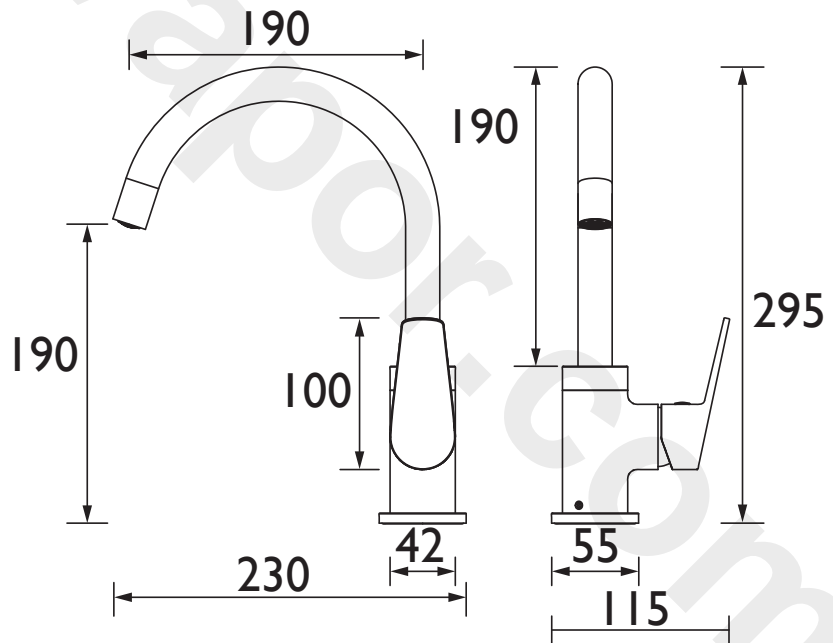

RSP EFSNK C TO

RASPBERRY Tap Range Raspberry Easyfit Monobloc Sink Mixer Chrome Tap Only

Features:

- Long life ceramic cartridge for added durability and ease of use
- Product supplied without Easyfit base
- Minimum working pressure of 0.3 bar

Product Certifications:

WRAS Cert. Number: 1911910
WRAS Expiry Date: 30/11/2024

For more products, visit our website:
<http://www.bristan.com>

Specification

Product Type:	Kitchen Taps
Main Construction Material:	Brass
Mount Type:	Deck Mounted
Handle Type:	Lever Handle
Connection Inlet:	1/2" BSP Flexible Tails
Connection Outlet:	Anti Splash
Number of Tap Holes:	1
Valve/Cartridge Type:	35mm Cartridge
Plumbing System Requirements:	Suitable for all plumbing systems
Minimum Dynamic Pressure (bar):	0.3 bar
Maximum Dynamic Pressure (bar):	5.0 bar
Maximum Hot Water Temperature °C:	65°C
Maximum Static Pressure (bar):	10 bar
Flow Type:	Single Flow
Isolation Included:	Yes

Dimensions (measurements in mm)

Flow Rates (l/min)

System Pressure (bar)	0.3	0.5	1	2	3	5
RSP EFSNK C TO (mixed)	8.1	10.4	14.7	20.8	25.5	32.9

TECHNICAL DATA SHEET

BRISTAN

D3